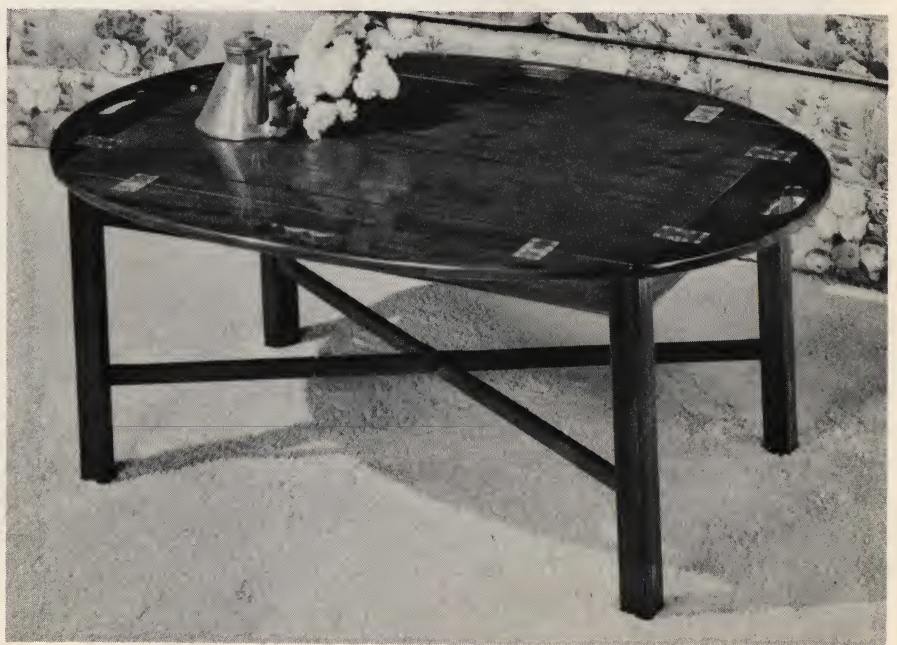

5910

BUTLER TRAY TABLE
Genuine Mahogany. Antiqued, open-pore finish. Bright brass hinges.
Top closed 36 x 23 in. Top open 44 x 31 in. Hgt. 17¼ in.